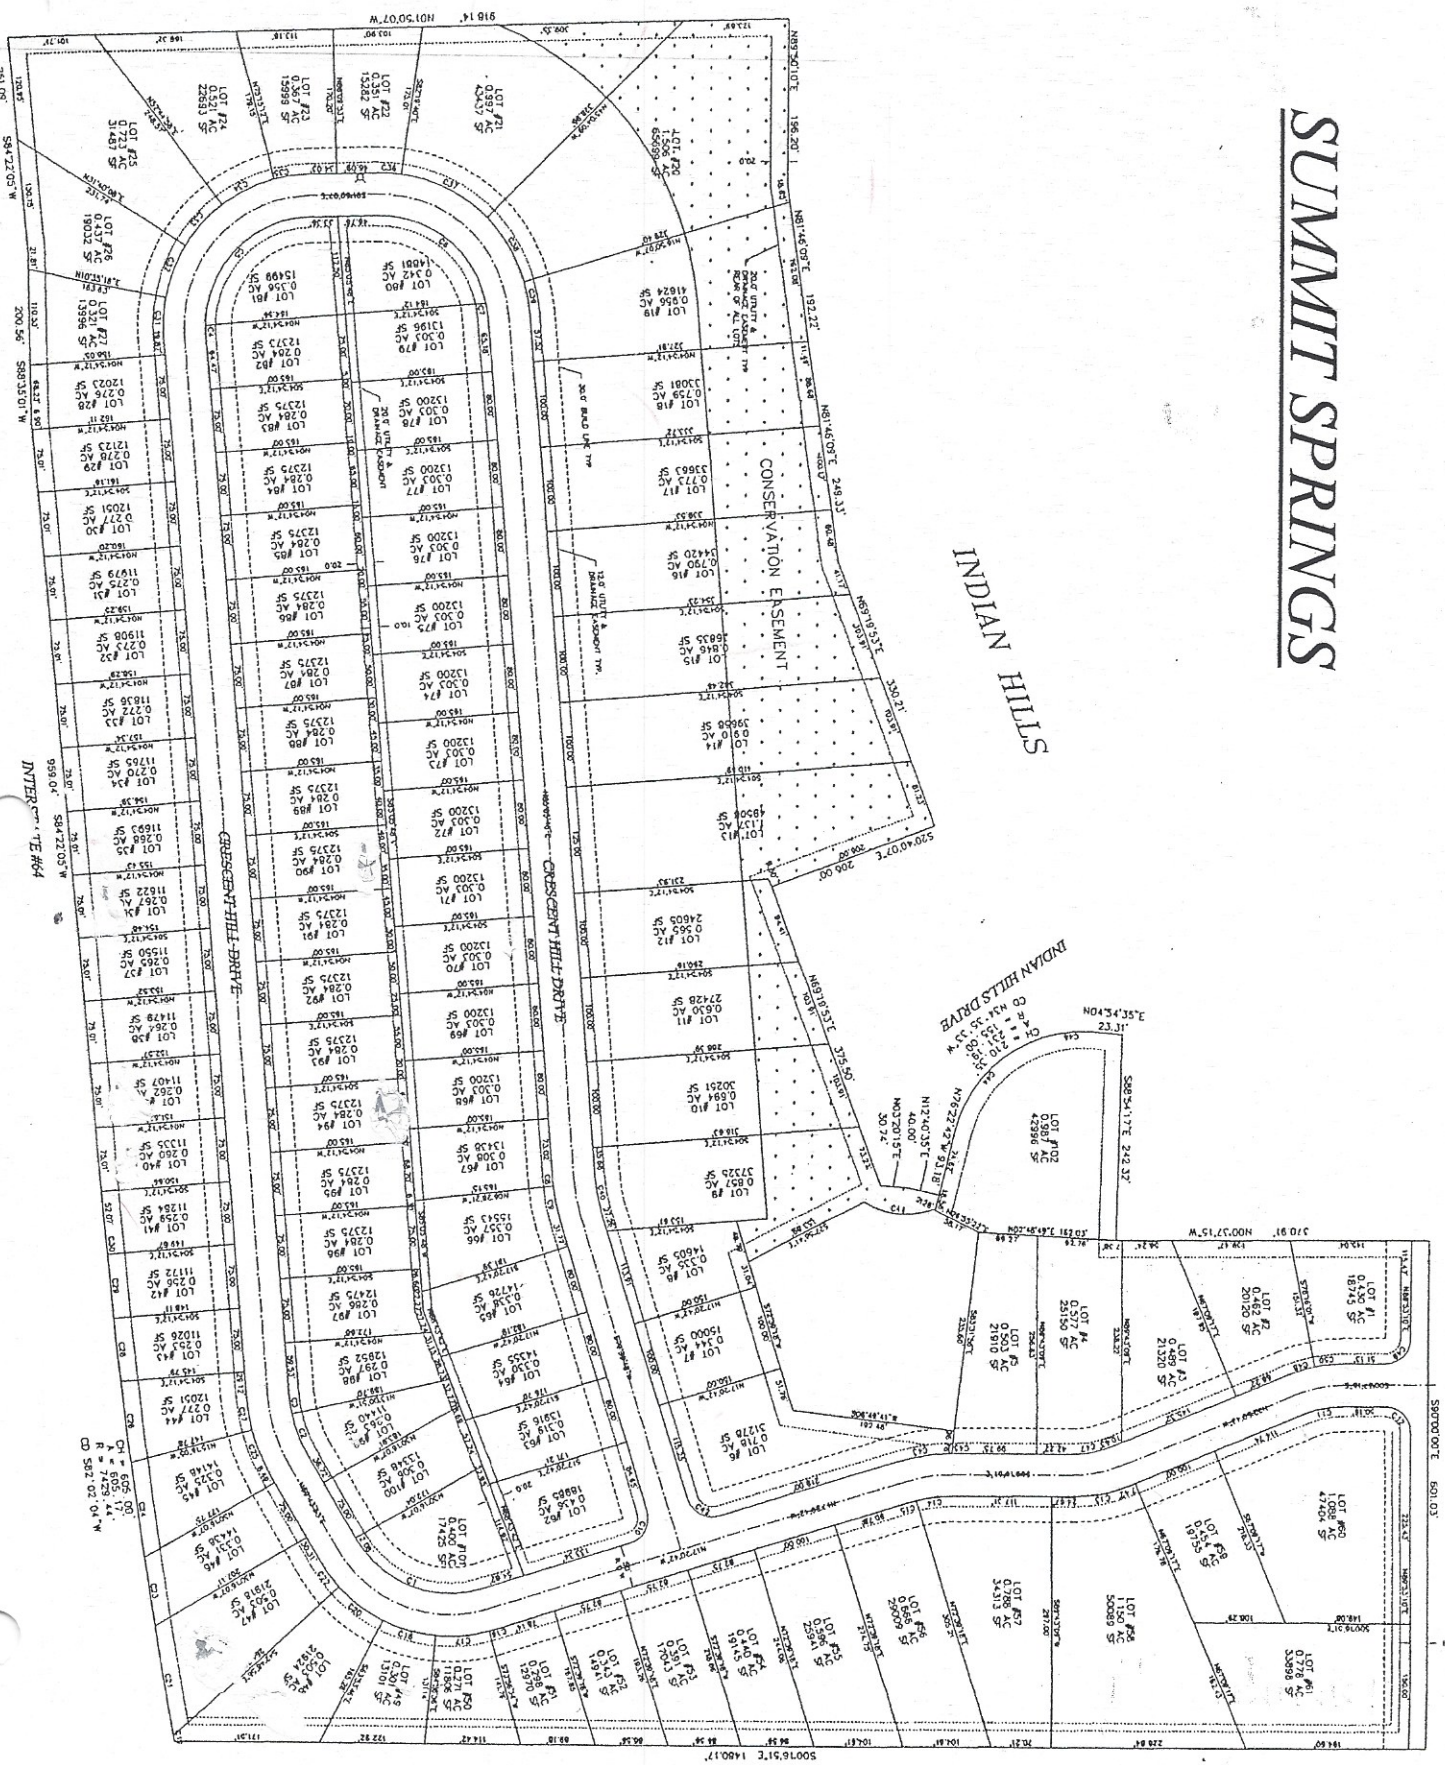

SUMMIT SPRINGS

INDIAN HILLS

INDIAN HILLS DRIVE

SKY PARK DRIVE

INTERCOM. TE #64

50016.91'E 1400.17'

501.03'

570.91'

500.00'

500.00'

500.00'

500.00'

500.00'

500.00'

500.00'

500.00'